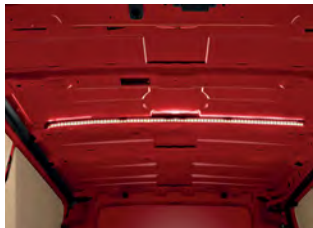

KS26000Q01

LCV LED LAMPS

£119

Illuminate your cargo area with these handy LED lamps. Pack contains 2 LED lamps.