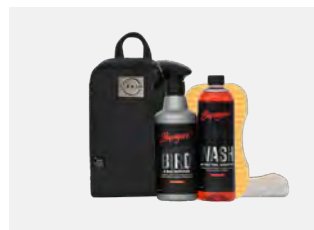

*Polymer is a single stage application using core ingredients.*

9999856046N  
**SP300 POLYMER**  
**£220**

- Includes:
- 500ml pH Neutral Shampoo
  - 500ml Bird Lime Neutraliser
  - 500ml Alloy Wheel Cleaner
  - 500ml Glass Cleaner
  - 500ml Fabric Cleaner
  - Sponge
  - Nissan Carry Bag

*Polymer is a single stage application using core ingredients.*

9999856050  
**SP300  
 POLYSILAZANE**  
**£233**

- Includes:
- 500ml pH Neutral Shampoo
  - 500ml Bird Lime Neutraliser
  - 500ml Alloy Wheel Cleaner
  - 500ml Glass Cleaner
  - 500ml Fabric Cleaner
  - Sponge
  - Nissan Carry Bag

*Polysilazane is a two stage application using high active ingredients.*

9999856045  
**SP100 POLYMER**  
**£167**

- Includes:
- 500ml pH Neutral Shampoo
  - 500ml Bird Lime Neutraliser
  - Sponge
  - Microfibre Cloth
  - Nissan Carry Bag