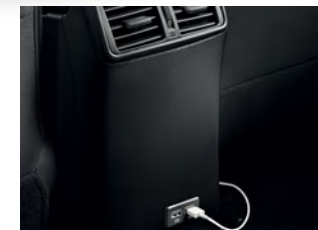

KE930HV500

DOUBLE USB SOCKET

£129

Keep everyone's devices charged with this double USB socket.