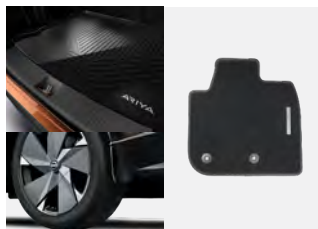

2022 - PRESENT

NISSAN ARIYA ACCESSORIES

2000000012491
PROTECTION PACK
£491

This bestseller includes luxury mats, a reversible trunk linker, safety kit and front and rear mudguards.