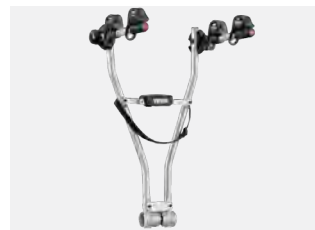

KS73875200

TOWBAR MOUNTED BIKE CARRIER (2) **£101**

This rack securely carries 2 bikes per carrier and folds flat for easy storage and handling. Load capacity: 30kg.