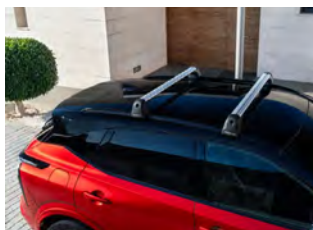

KE7306U510
**EASY REMOVABLE
LOAD CARRIER**
£341

Offers durability and endurance for loads up to 75kg. Easy to fit in 10 mins with no tools required.