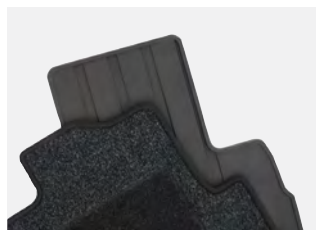

# NISSAN NV400 ACCESSORIES

KE756BZ521

TEXTILE MATS

**£55**

These tailored textile floor mats featuring the NV400 logo can be secured to fit neatly in place and can be easily removed for cleaning.

KE751BZ589