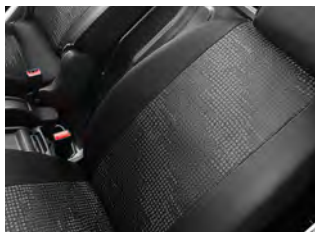

KE8604F000

TEXTILE SEAT COVERS

£326

Keep your seats clean with these textile seat covers.